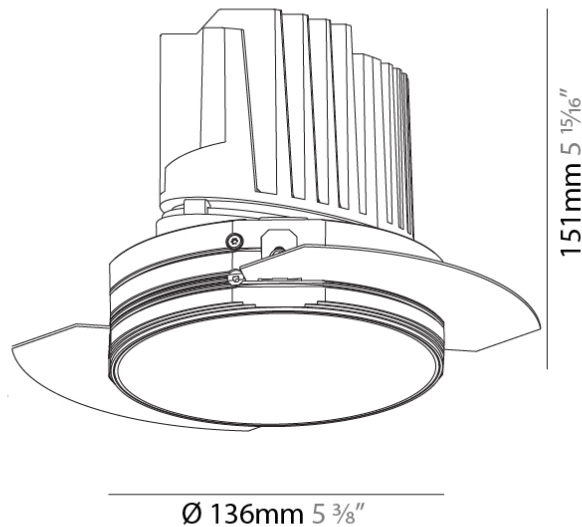

ELECTRICAL

Lamp Type: LED (Zhaga Standard)
Input Wattage (W): 28
Total Output Wattage (W): 26.4
Dimming: Tri-Mode (Non-Dimming and Phase Dimming (120Vac only) and 0-10V Dimming)
Driver Included: No
Driver Location: Recessed Housing
Driver Type: Constant Current - Universal
Driver Class: Class 2
Housing: See components
Input Voltage (V): 120 - 277
Constant Current (MA): 700

LED

Number of LEDs: 1
Color Temperature (°K): 2700 / 3000 / 3500 / 4000
Max. Delivered Lumen (lm): 2156 / 2244 / 2377 / 2425
Nominal Lumen (lm): 2909 / 3028 / 3208 / 2373
CRI: >90 CRI
Lamp Life (hrs): 50000
Upon Request: RGB-W Tunable White Special Color Temperature Special LED

OPTICAL

Reflector°: 18 / 34
Optic°: Lens Pack - No Lens / Linear Spread Lens / Honeycomb / Spread Lens
Adjustability: Fixed
Upon Request: Special Beam Angles

RATINGS AND CERTIFICATIONS

382, F 416-247-9319, www.zaneen.com
Certified and created for North American standards at the end of the existing Model #. For assistance on 'custom' specifications, contact zteam@zaneen.com.
In a constant effort to supply the best product, we reserve the right to change specifications or materials without notice. The most recent specification sheets are found at zaneen.com
IP rating: IP20