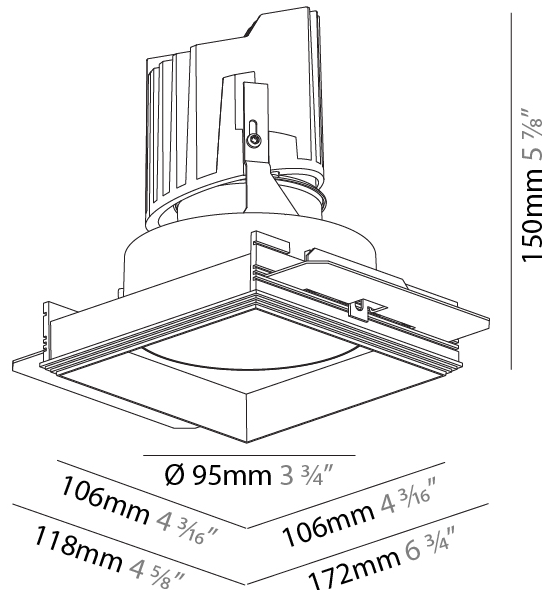

PHYSICAL

Diameter (mm): 95
Diameter (in): 3 3/4
Length (mm): 106
Length (in): 4 3/16
Width (mm): 106
Width (in): 4 3/16
Height (mm): 150
Height (in): 5 7/8
Ceiling Thickness (mm): 10 / 12.5 / 15 / 25
Ceiling Thickness (in): 3/8 or 1/2 or 9/16 or 1
Min. Recessing Depth (mm): 170
Min. Recessing Depth (in): 6 11/16
Light Distribution: Downlight
Weight (kg): 0.688
Weight (lbs): 1.52

Fixture Finish: SSR / BKV / CWI / CRY / HAB / LAG / UFT / ITA / RUA / RUR / MIC / FTG / MYG / TWT / LOD / PUS / FRO / FUP / KIA / POP / BLS / SPG / MEY / GOH / GUM / CHC / COM / ABZ / JAG / OBR / MOS / ROR

Fixture Material: Aluminum Die Cast
Cut-out Measurements: 120mm / 4 3/4" x 120mm / 4 3/4"
Upon Request: Unique Ceiling Thickness

ELECTRICAL

Lamp Type: LED (Zhaga Standard)
Input Wattage (W): 16.5
Total Output Wattage (W): 14.7
Dimming: Dali Dimming
Driver Included: No
Driver Location: Recessed Housing
Driver Type: Constant Current - 120Vac
Driver Class: Class 2
Housing: See Components
Input Voltage (V): 120
Constant Current (MA): 350

LED

Number of LEDs: 1
Color Temperature (°K): Warm Dim
Max. Delivered Lumen (lm): 770
Nominal Lumen (lm): 1140
CRI: >90 CRI
Lamp Life (hrs): 50000
Upon Request: RGB-W Tunable White Special Color Temperature Special LED

OPTICAL

Reflector: 20 / 40 / 60
Upon Request: Special Beam Angles

RATINGS AND CERTIFICATIONS

Zaneen Group, Inc. 1600 988 3382, F 416-247-9319, www.zaneen.com

Certified By: Certified for North American Standards
In a constant effort to supply the best product, we reserve the right to change specifications or materials without notice. The most recent specification sheets are found at zaneen.com